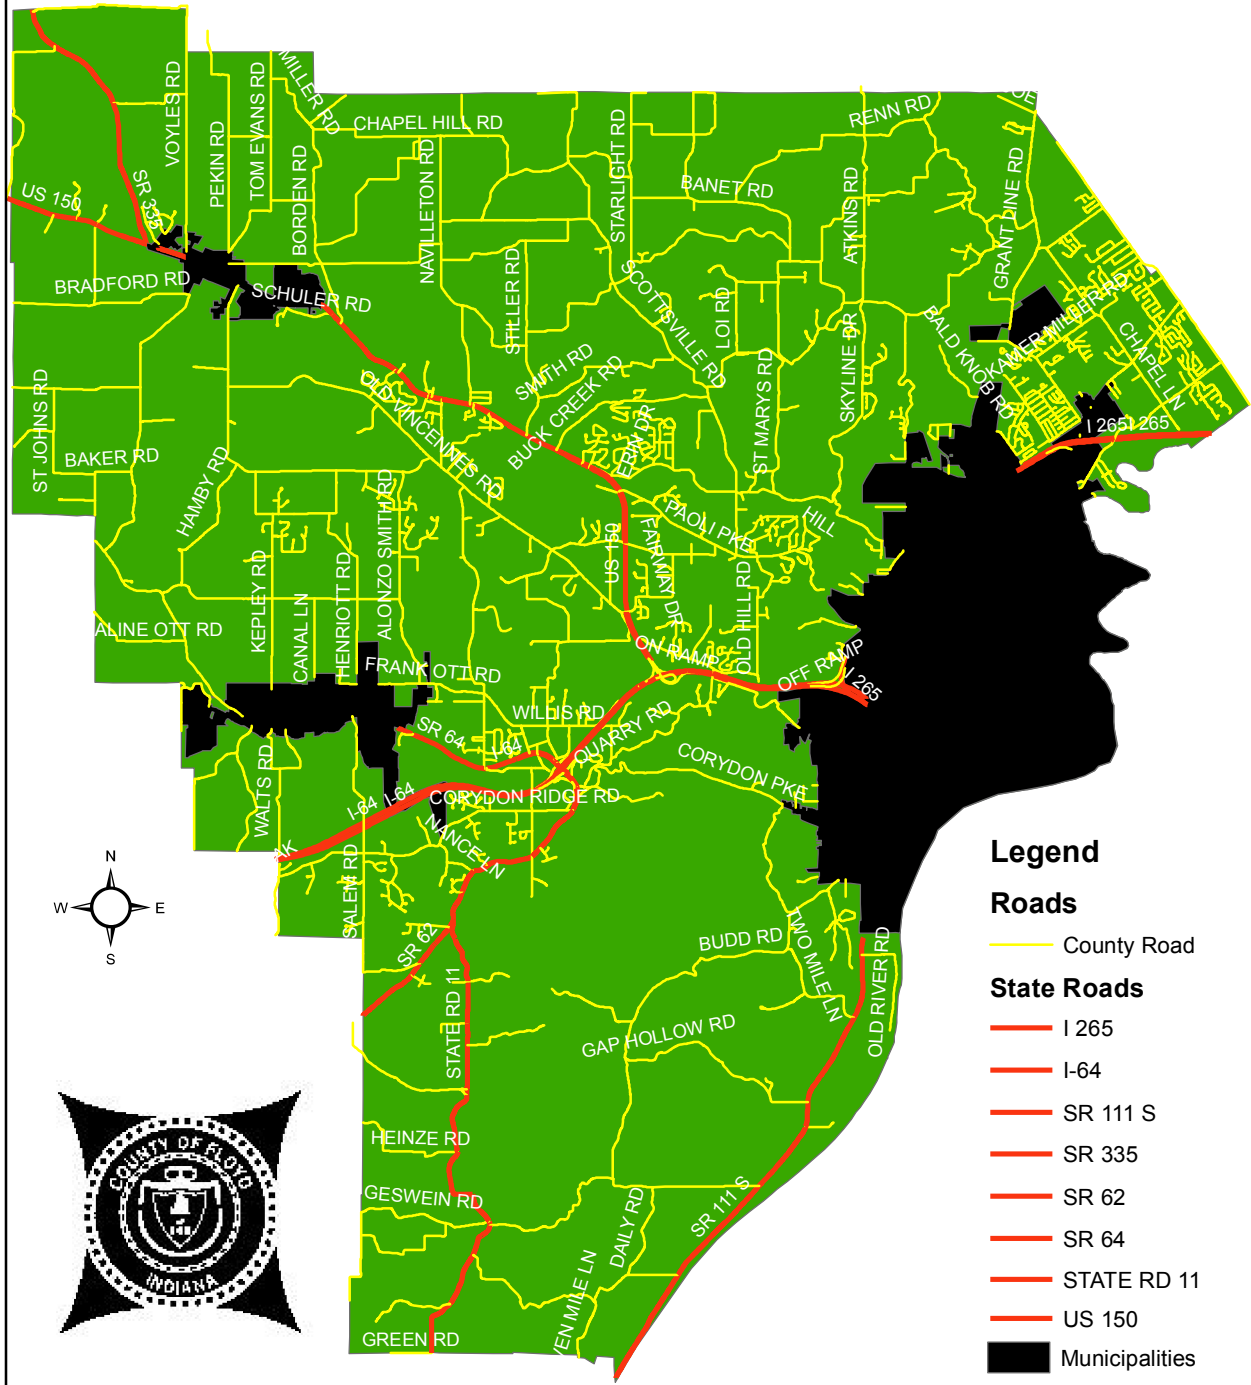

# Floyd County Highway and Public Works Map

## Legend

### Roads

County Road

### State Roads

- I 265
- I-64
- SR 111 S
- SR 335
- SR 62
- SR 64
- STATE RD 11
- US 150

Municipalities

County